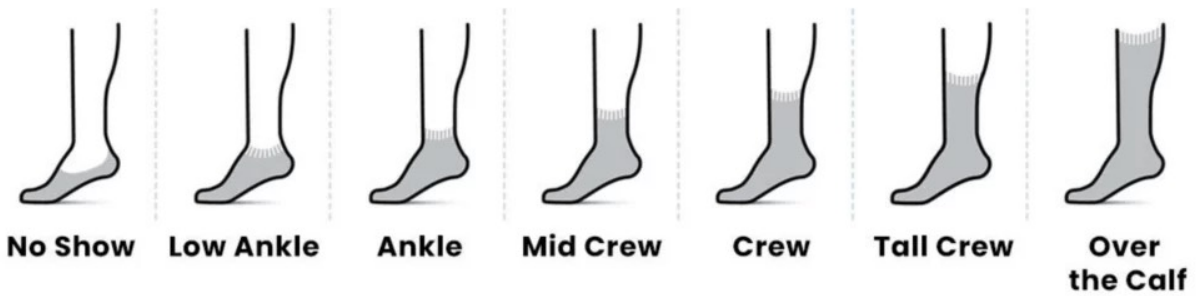

Sock Size Chart

Size	US Men	US Women	Euro	UK
Small	3–5.5	4–6.5	34–37	2–4.5
Medium	6–8.5	7–9.5	38–41	5–7.5
Large	9–11.5	10–12.5	42–45	8–10.5
XL	12–14.5	N/A	46–49	11–13.5

Sock Height Guide

Sock Cushion Guide